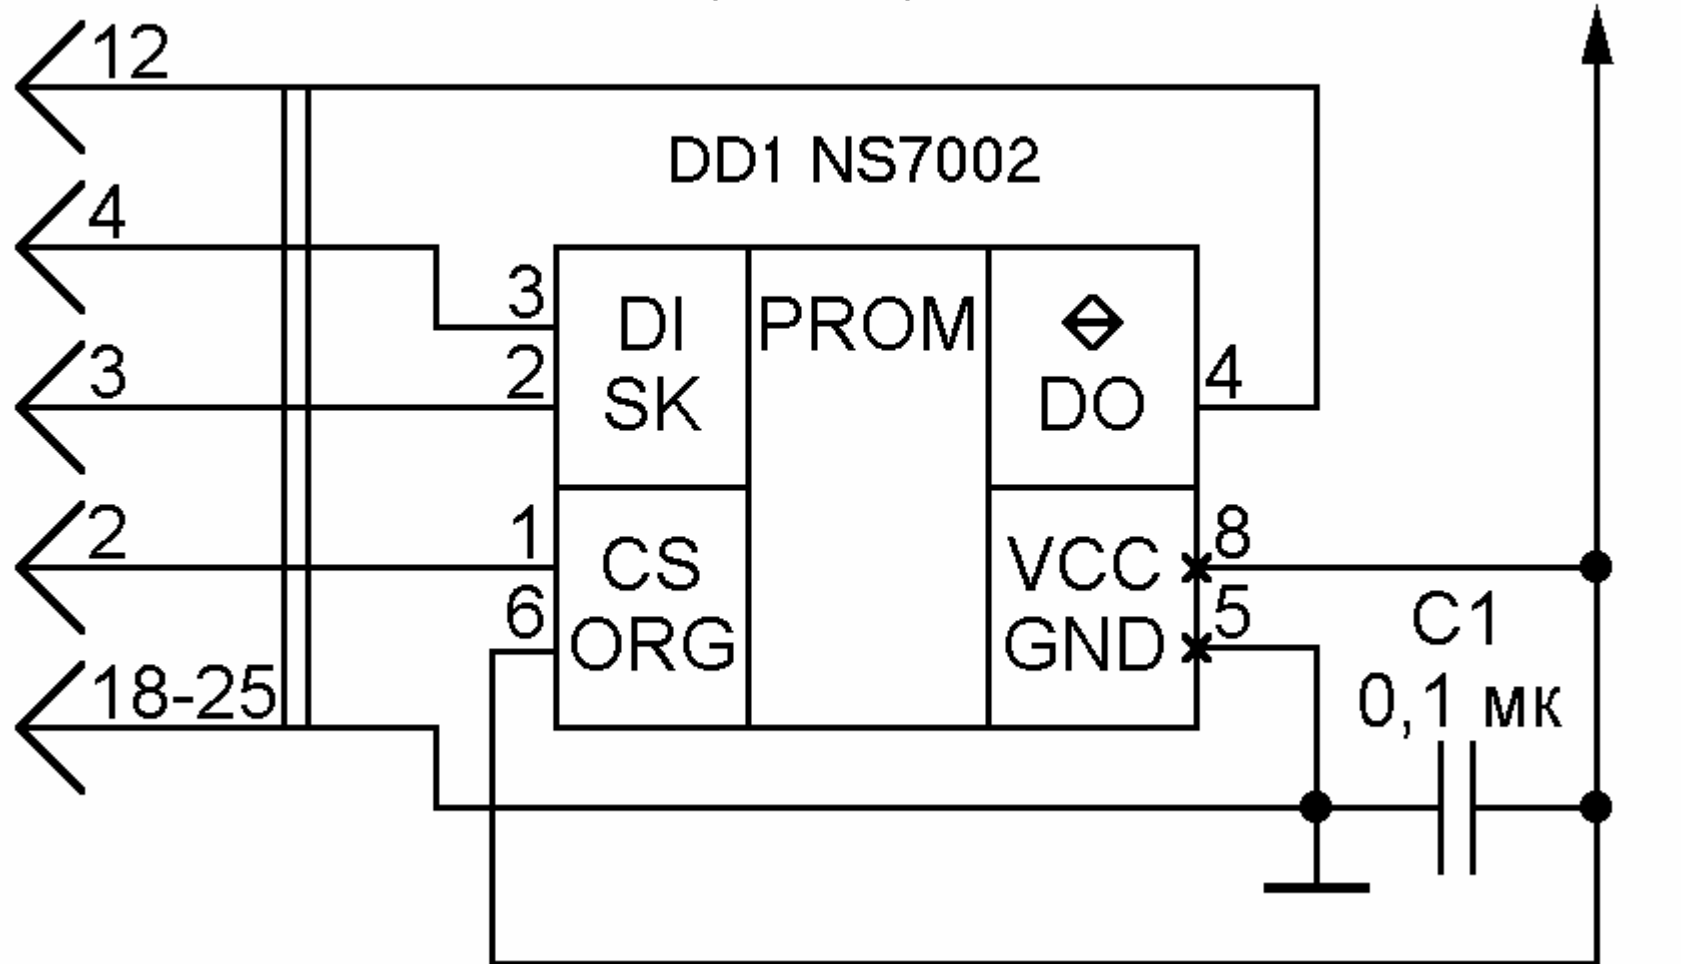

XP1 DB-25M "LPT1 (LPT2)"

NS7002 EEPROM PROGRAMMER